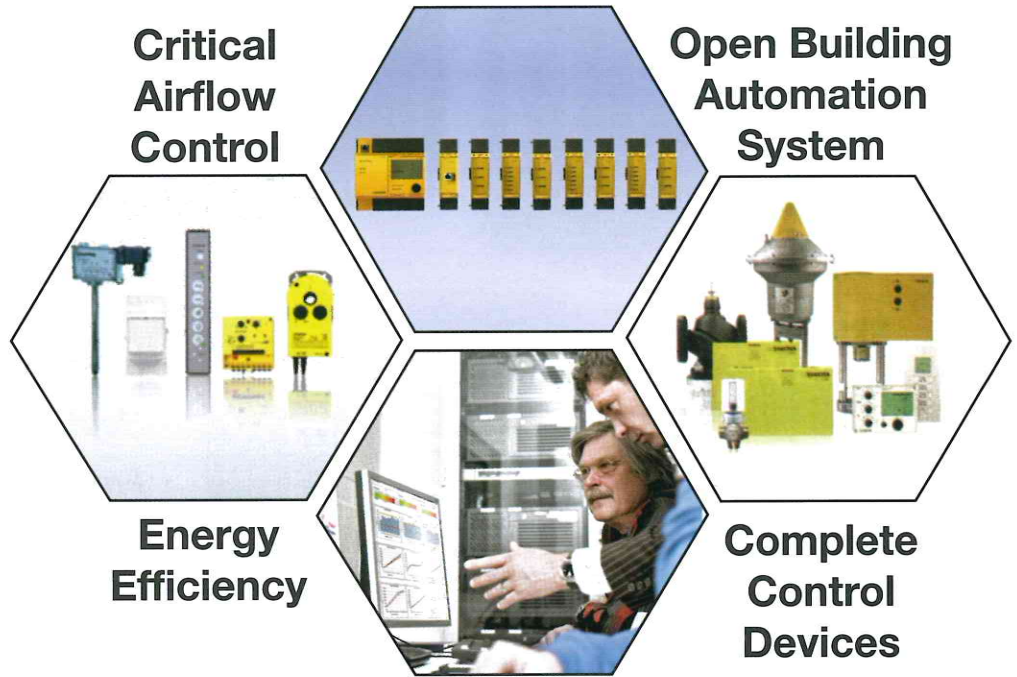

Integration of
Energy
Efficiency &
Comfort for the
future

Sauter Singapore Pte Ltd

10 Ubi Crescent #02-60/63 Ubi Techpark (Lobby D) Singapore 408564

Website: www.sauter.com.sg

Tel: (65) 6286 8242 Fax: (65) 6286 8342