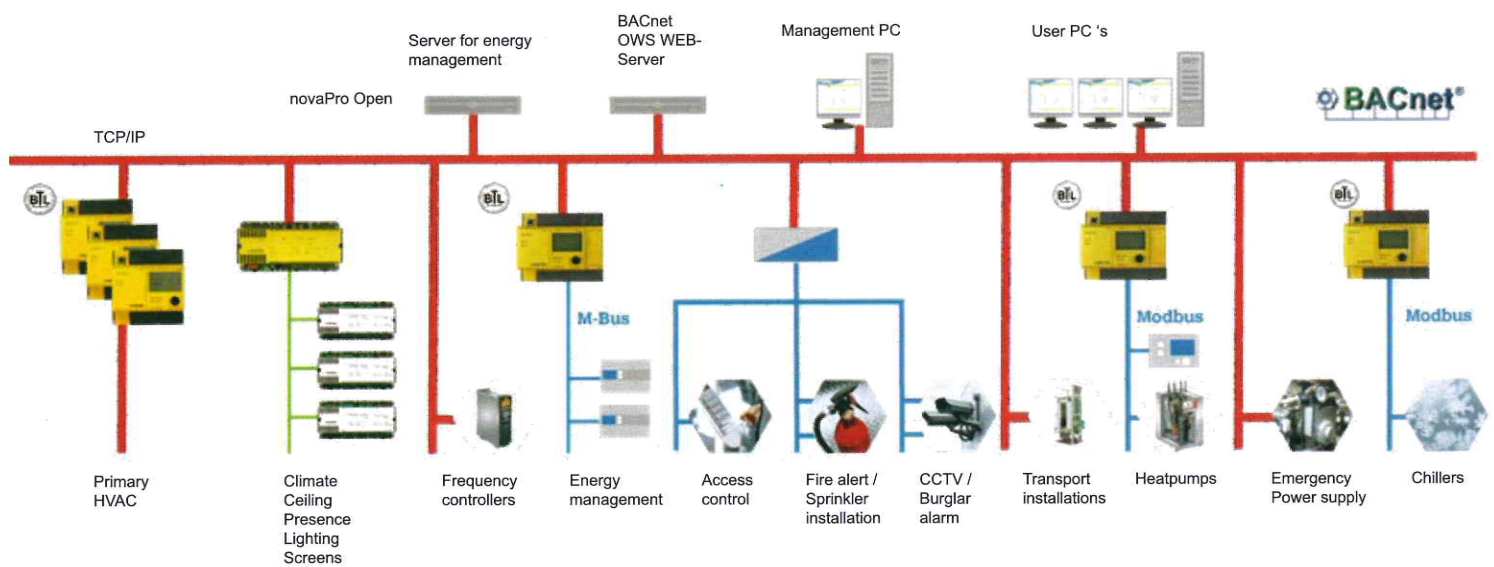

Integration of
Energy
Efficiency &
Comfort for the
future

Sauter Singapore Pte Ltd

10 Ubi Crescent #02-60/63 Ubi Techpark (Lobby D) Singapore 408564

Website: www.sauter.com.sg

Tel: (65) 6286 8242 Fax: (65) 6286 8342